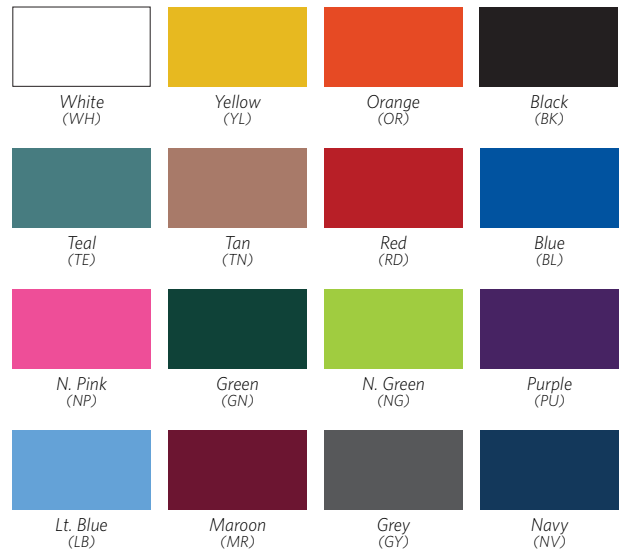

PowerFlex Catalog #	Size	Rolls/Case	Notes
3840XX-018	4" x 5 yds.	18	Contains latex
3840XX-100	4" x 5 yds.	100	

When ordering, please indicate catalog # and color code. For example, 3840TN-018. Prints also available in Reverse Wind using code RXX. For example, 3840RCP-018 (XX = color code).