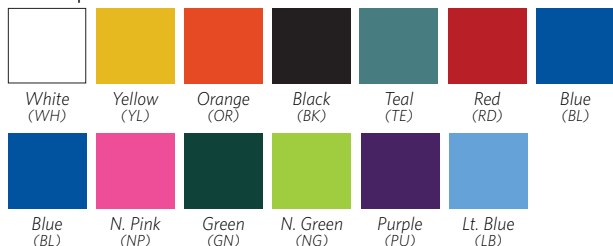

Color Options:

CoFlex Vet Catalog #	Size	Rolls/Case
3510XX-030	1" x 5 yds.	30
3520XX-036	2" x 5 yds.	36
3530XX-024	3" x 5 yds.	24
3540XX-018	4" x 5 yds.	18
3540XX-100	4" x 5 yds.	100
3560XX-012	6" x 5 yds.	12
Cattle Wrap Catalog #	Size	Rolls/Case
3444XX-100	4" x 5 yds.	100

TAPES

PAWTAPE and VET TAPE

PawTape is a synthetic alternative to cotton tape featuring fun paw prints. It is the first adhesive tape engineered with a non-stretch, moisture-stable substrate. For small animal use.

- Strong - 33 lbs. tensile strength
- Less than 1% stretch
- Easy hand-tear
- Sweat and water-resistant
- Consistent compression for support and stability

Vet Tape is a breathable adhesive cotton tape that is ideal for large animal use.

- Adhere/secure bandages or wraps
- Above-the-knee support
- Wicks away moisture