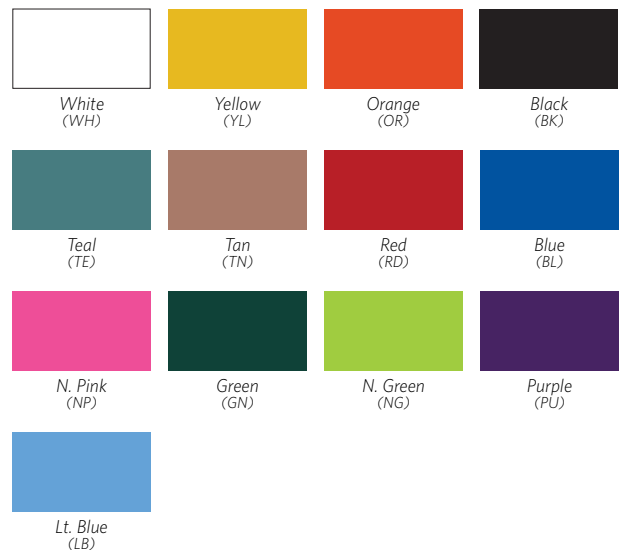

**Color Pack (CP)**

Includes: Blue, Red, Purple, Neon Pink, Neon Green, Light Blue

**Rainbow Pack (RB)**

Includes: Teal, Purple, Red, Green, Blue, White

**Camo Colorpack (CMCP)**

Includes: Camo print on Bright Blue, Orange, Neon Green, Neon Pink

The EasyTear technology in our PetFlex self-adhering bandages eliminates the need for scissors.

Color Options:

| PetFlex Catalog # | Size        | Rolls/Case | Notes              |
|-------------------|-------------|------------|--------------------|
| 2100XX-030        | 1" x 5 yds. | 30         | Contains latex     |
| 2200XX-036        | 2" x 5 yds. | 36         |                    |
| 2300XX-024        | 3" x 5 yds. | 24         |                    |
| 2400XX-018        | 4" x 5 yds. | 18         |                    |
| PetFlex NL        |             |            |                    |
| 6200XX-036        | 2" x 5 yds. | 36         | Latex-free formula |
| 6400XX-018        | 4" x 5 yds. | 18         |                    |

When ordering, please indicate catalog # and color code. For example, 2100TN-030 (XX = color code).

Color Packs + Print Options:

**Color Pack (CP)**

Includes: Purple, Neon Pink, Light Blue, Neon Green, Red, Blue

#### Color Pack (CP)

Includes: Blue, Red, Purple, Neon Pink, Neon Green, Light Blue